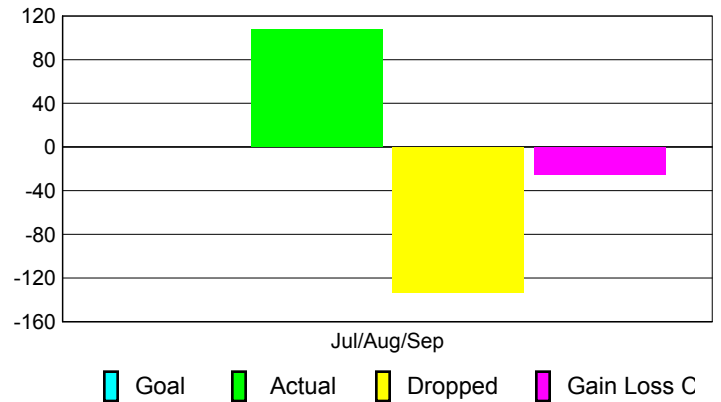

Membership Results 2010-2011

Goal, New, Dropped, Gain/Loss