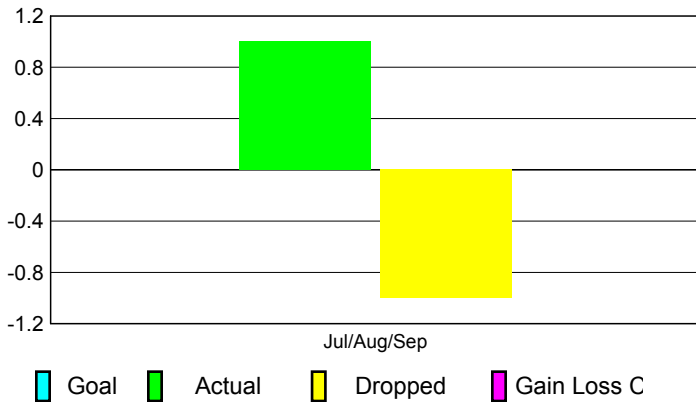

2010-2011 GMT Reports for District (or Undistricted) **District 108 YA**

GMT: **Federico STEINHAUS**

Location: **ITALY**

GMT CA: **4**

CLUBS

Club Results
2010-2011

Clubs
2009-2010

Month	New Club Goal	Actual New Clubs	Actual Dropped Clubs	Gain/Loss of Clubs	Gain/Loss of Clubs
Jul/Aug/Sep	0	1	-1	0	-3
Totals	0	1	-1	0	-3

Club Results 2010-2011

Goal, New, Dropped, Gain/Loss

Comparison of Club Gain/Loss

Current Year Compared to the Previous Year

YTD Status Quo Clubs 2010-2011

Status Quo Clubs Compared to Status Quo Members

MEMBERSHIP